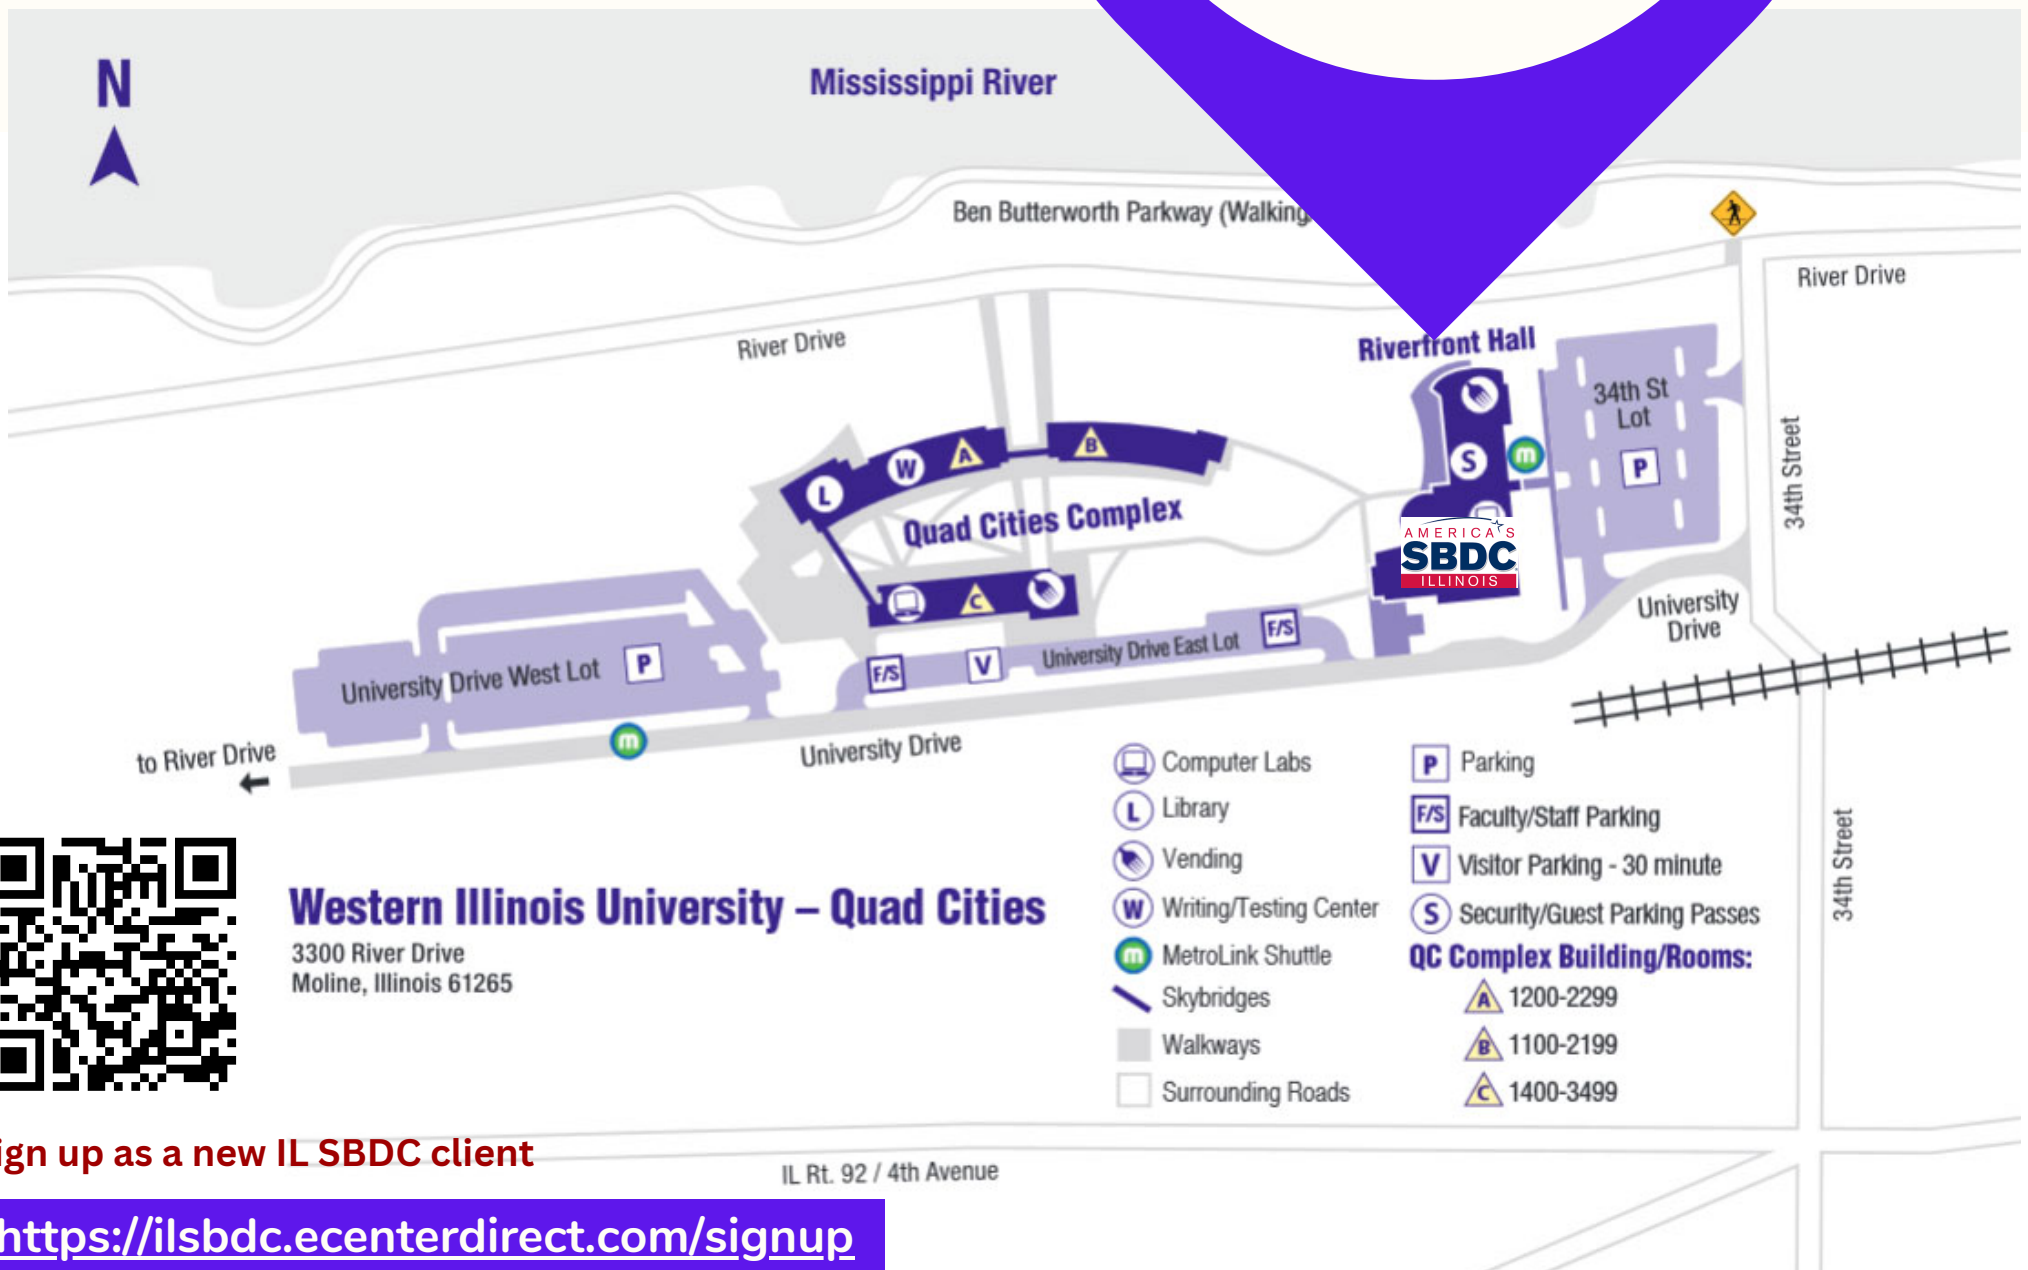

IL SBDC AT WIU QC LOCATION

 3300 River Drive, Moline, IL.
River Front Hall
Rooms 127 & 129

Sign up as a new IL SBDC client

<https://ilsbdc.ecenterdirect.com/signup>